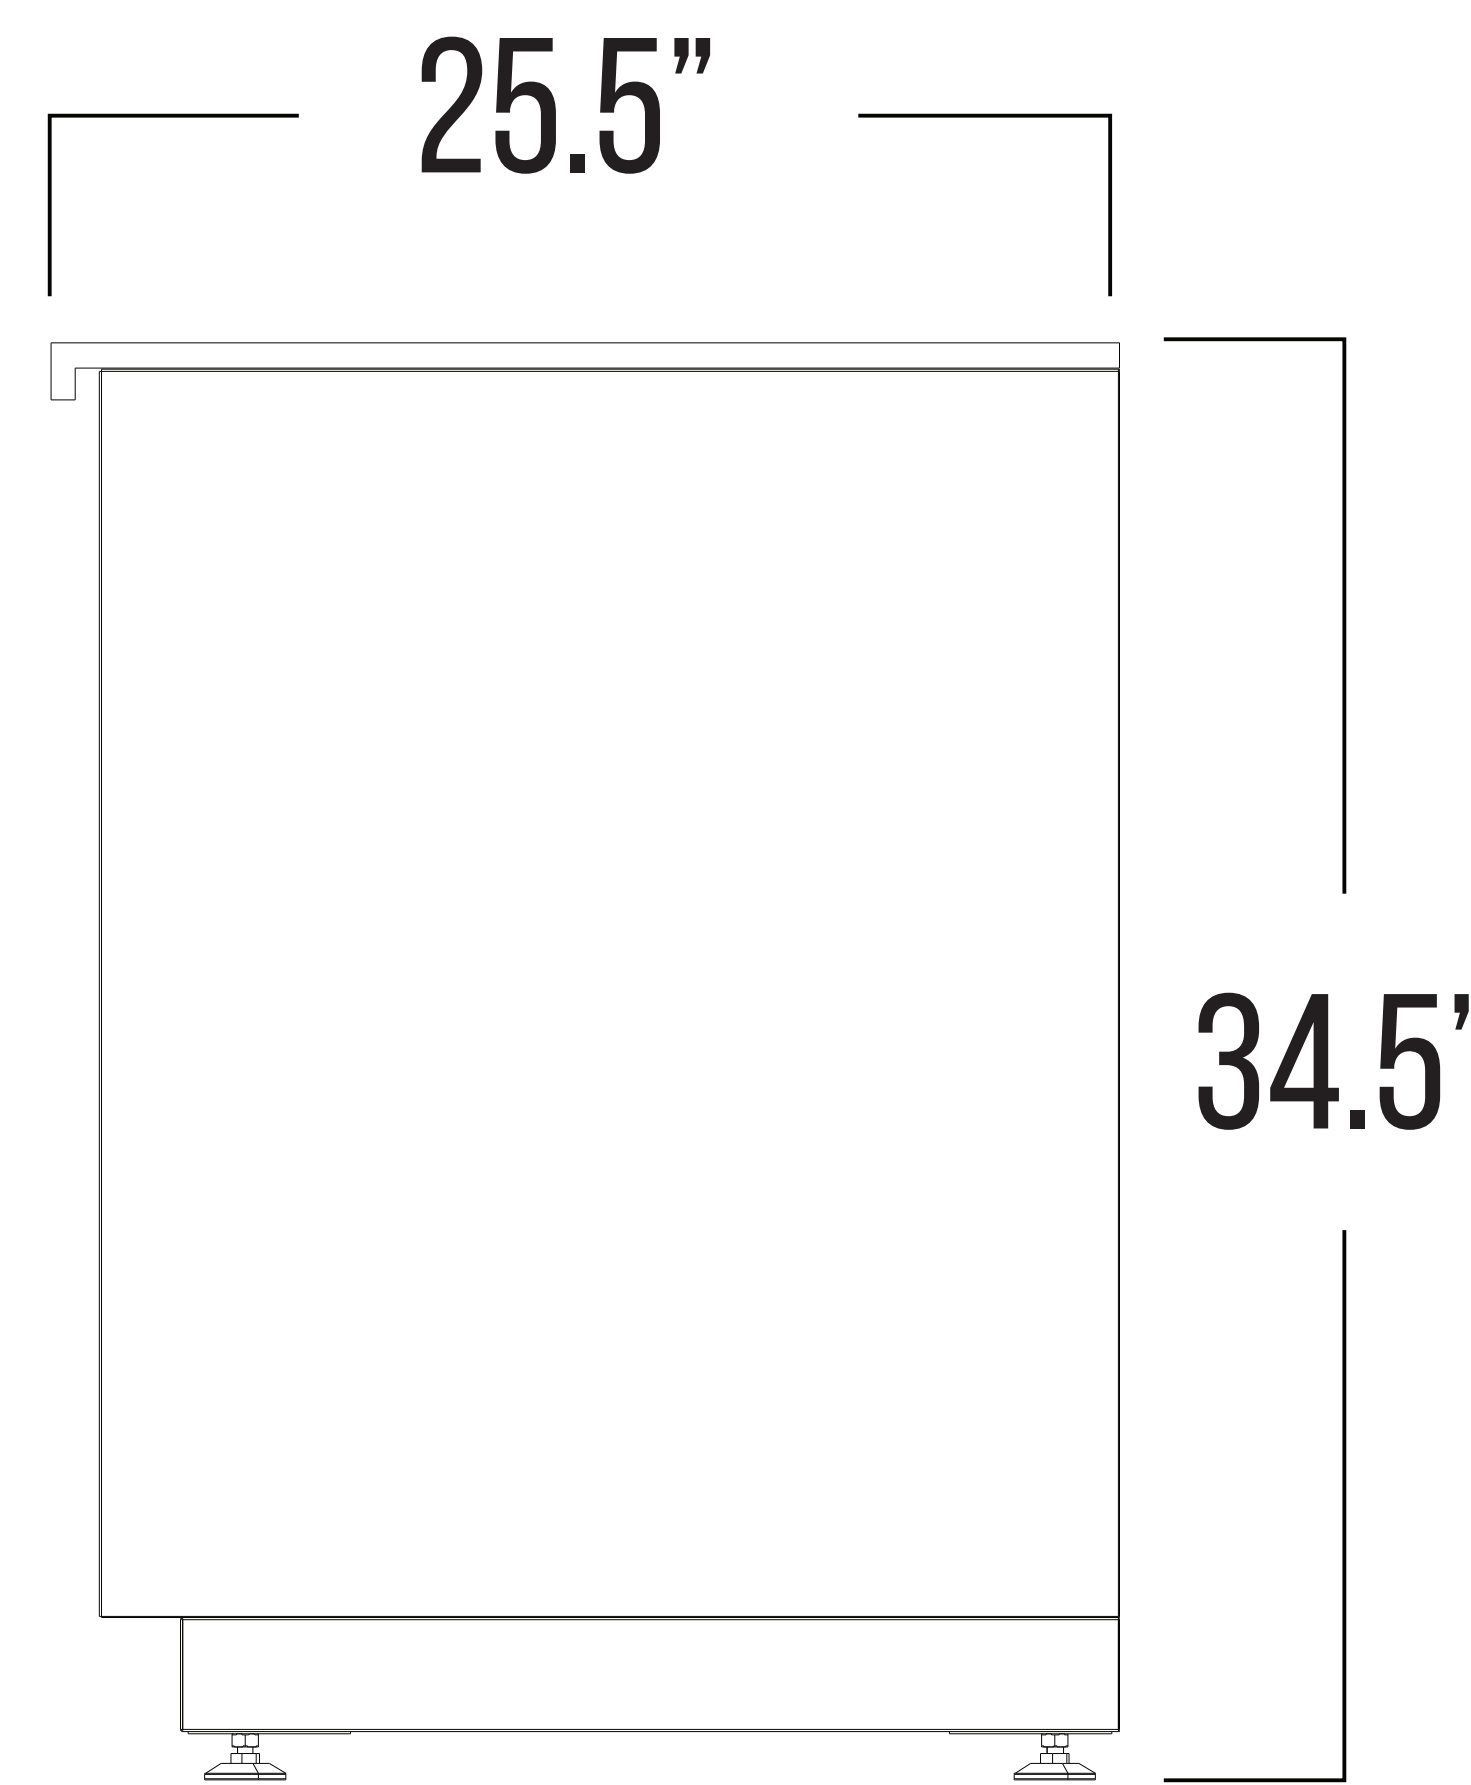

OUTDOOR KITCHEN ISLAND

OUTDOOR KITCHEN CABINET (BUILT-IN)

31" OUTDOOR KITCHEN CABINET

19.5" OUTDOOR KITCHEN CABINET