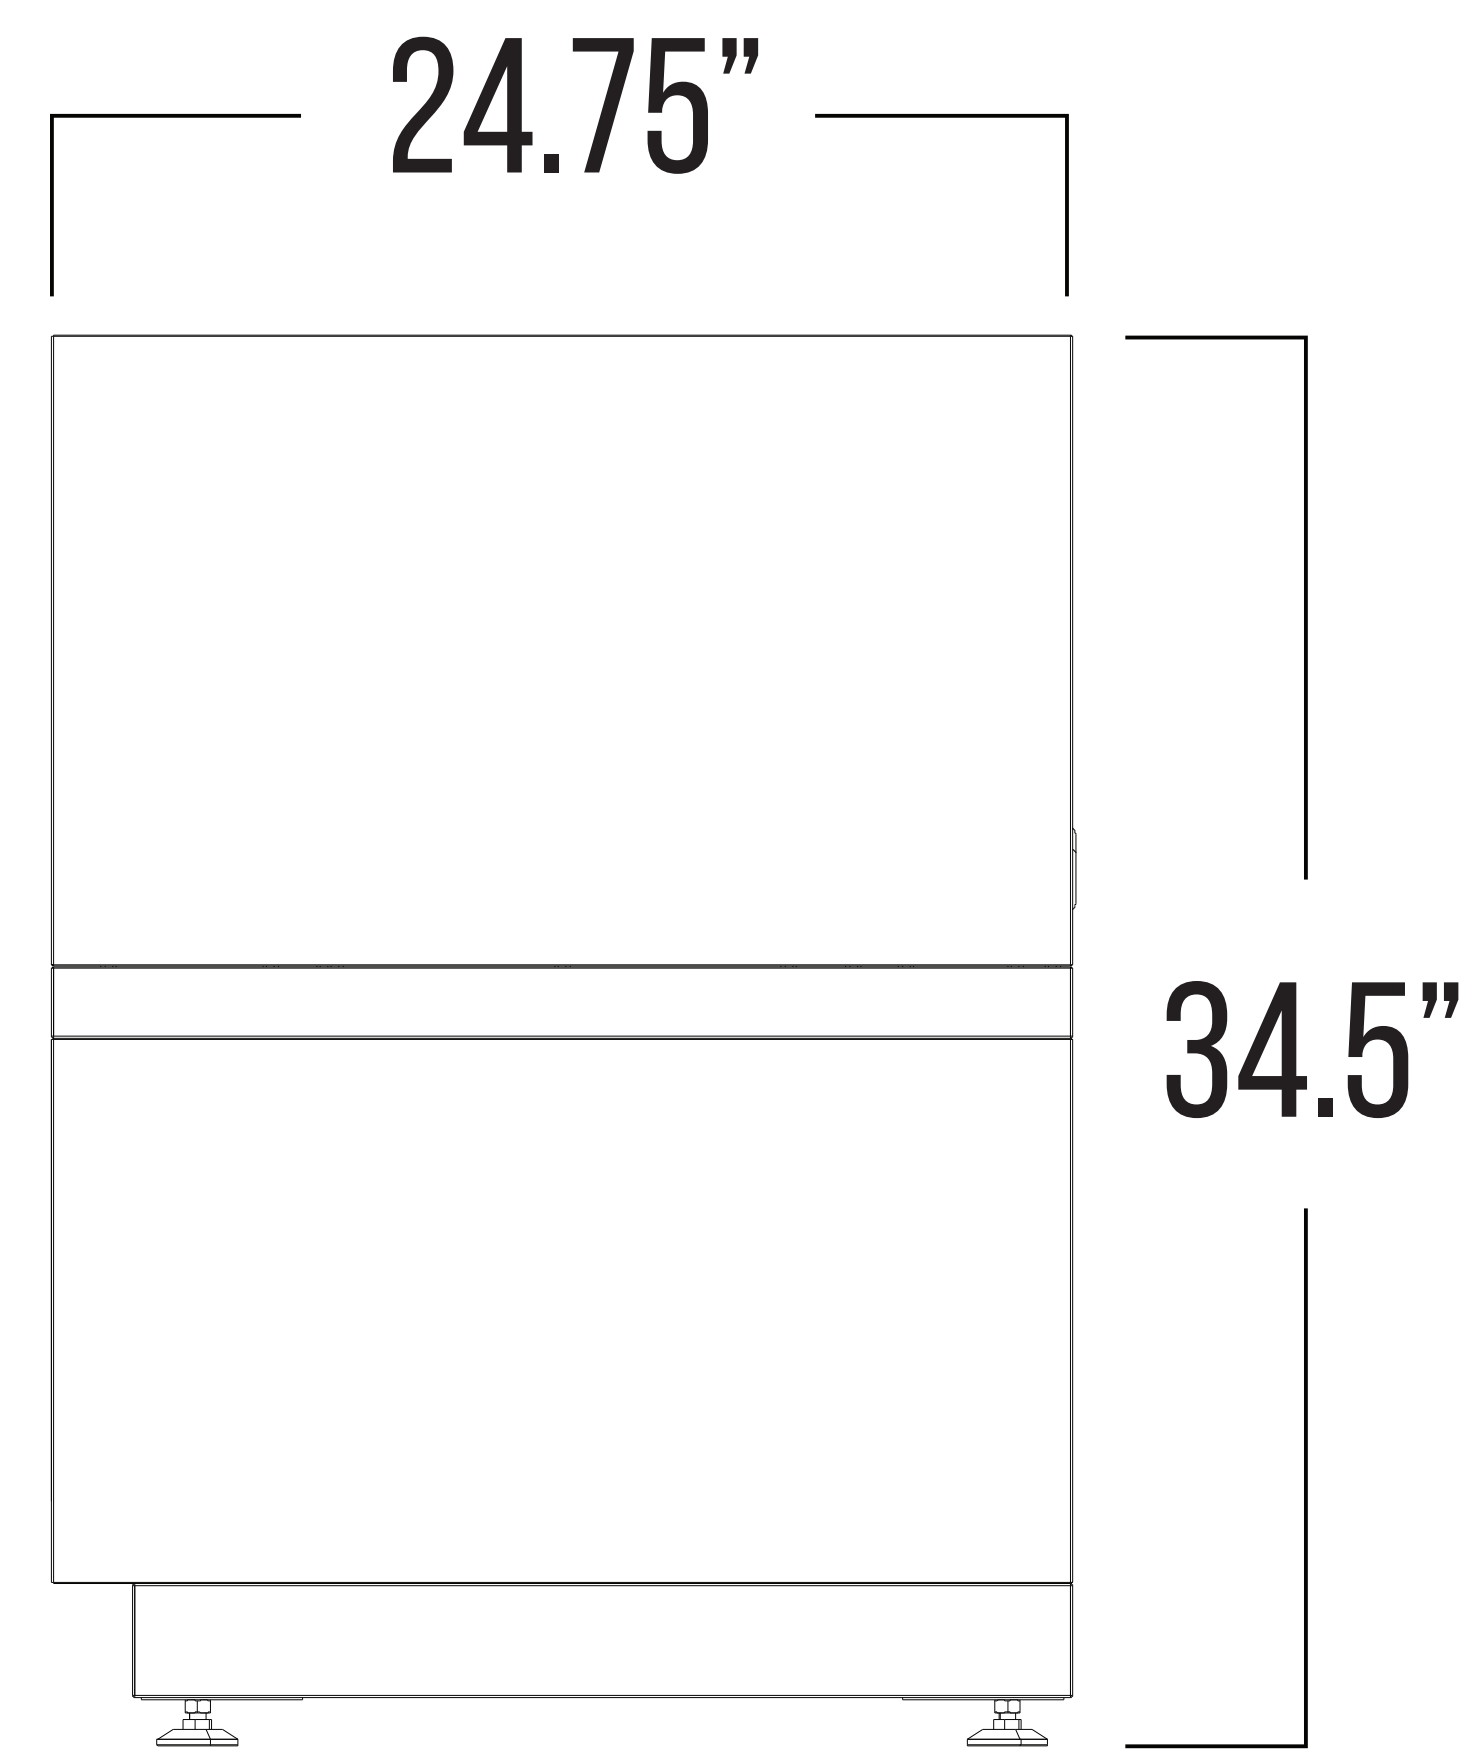

OUTDOOR KITCHEN ISLAND

OUTDOOR KITCHEN CABINET (BUILT-IN)

31" OUTDOOR KITCHEN CABINET

19.5" OUTDOOR KITCHEN CABINET