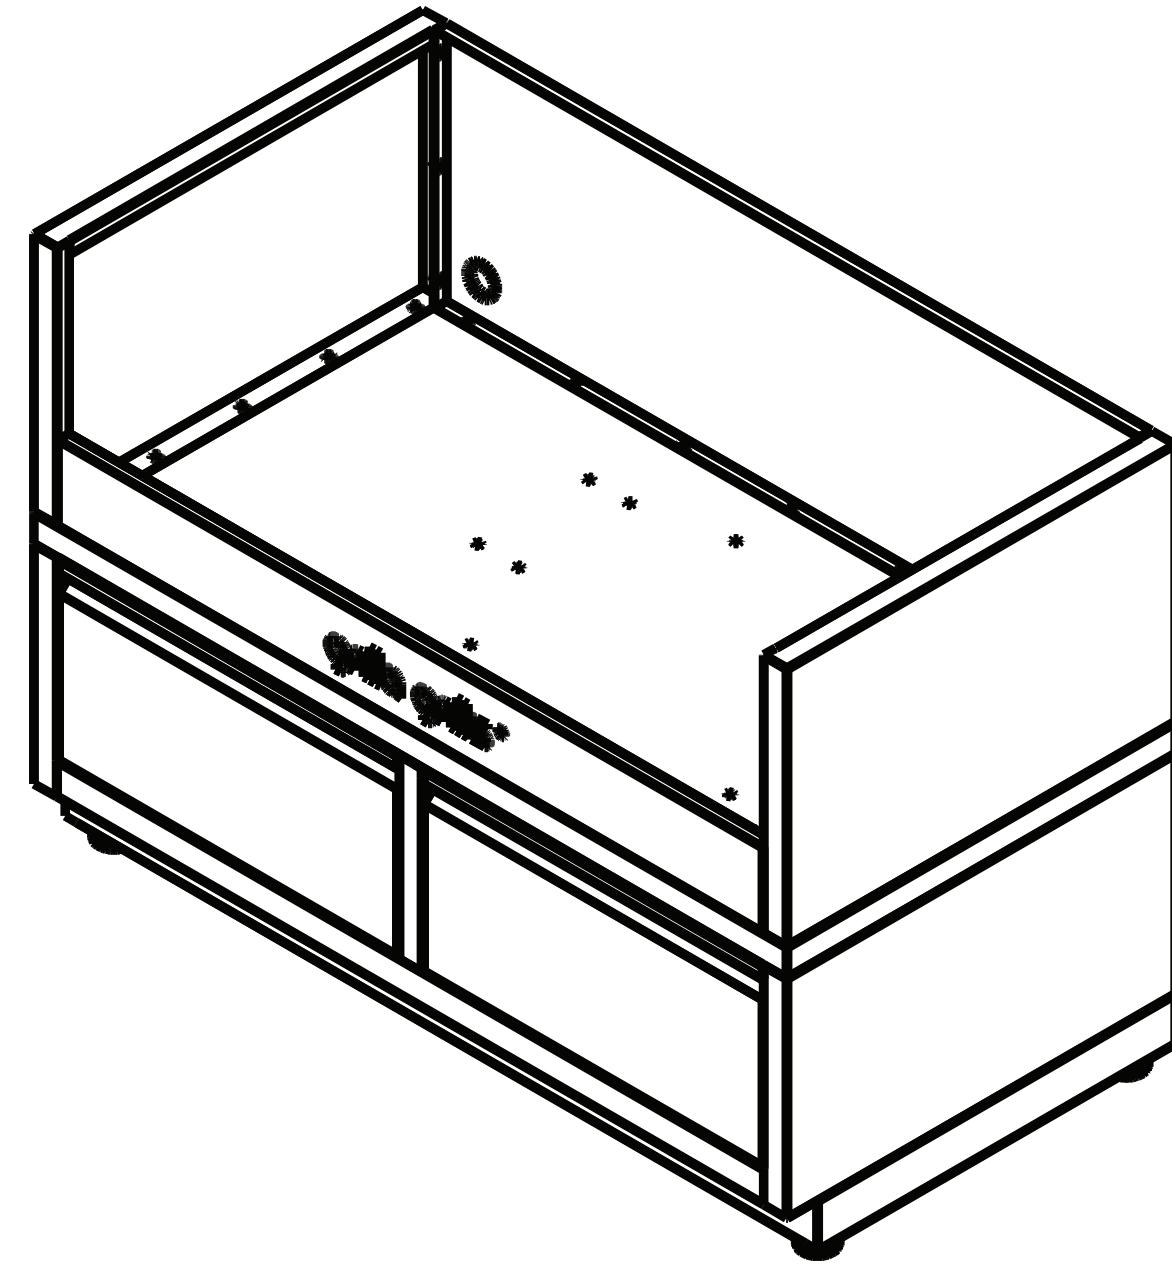

OUTDOOR KITCHEN ISLAND

OUTDOOR KITCHEN CABINET (BUILT-IN)

31" OUTDOOR KITCHEN CABINET

19.5" OUTDOOR KITCHEN CABINET