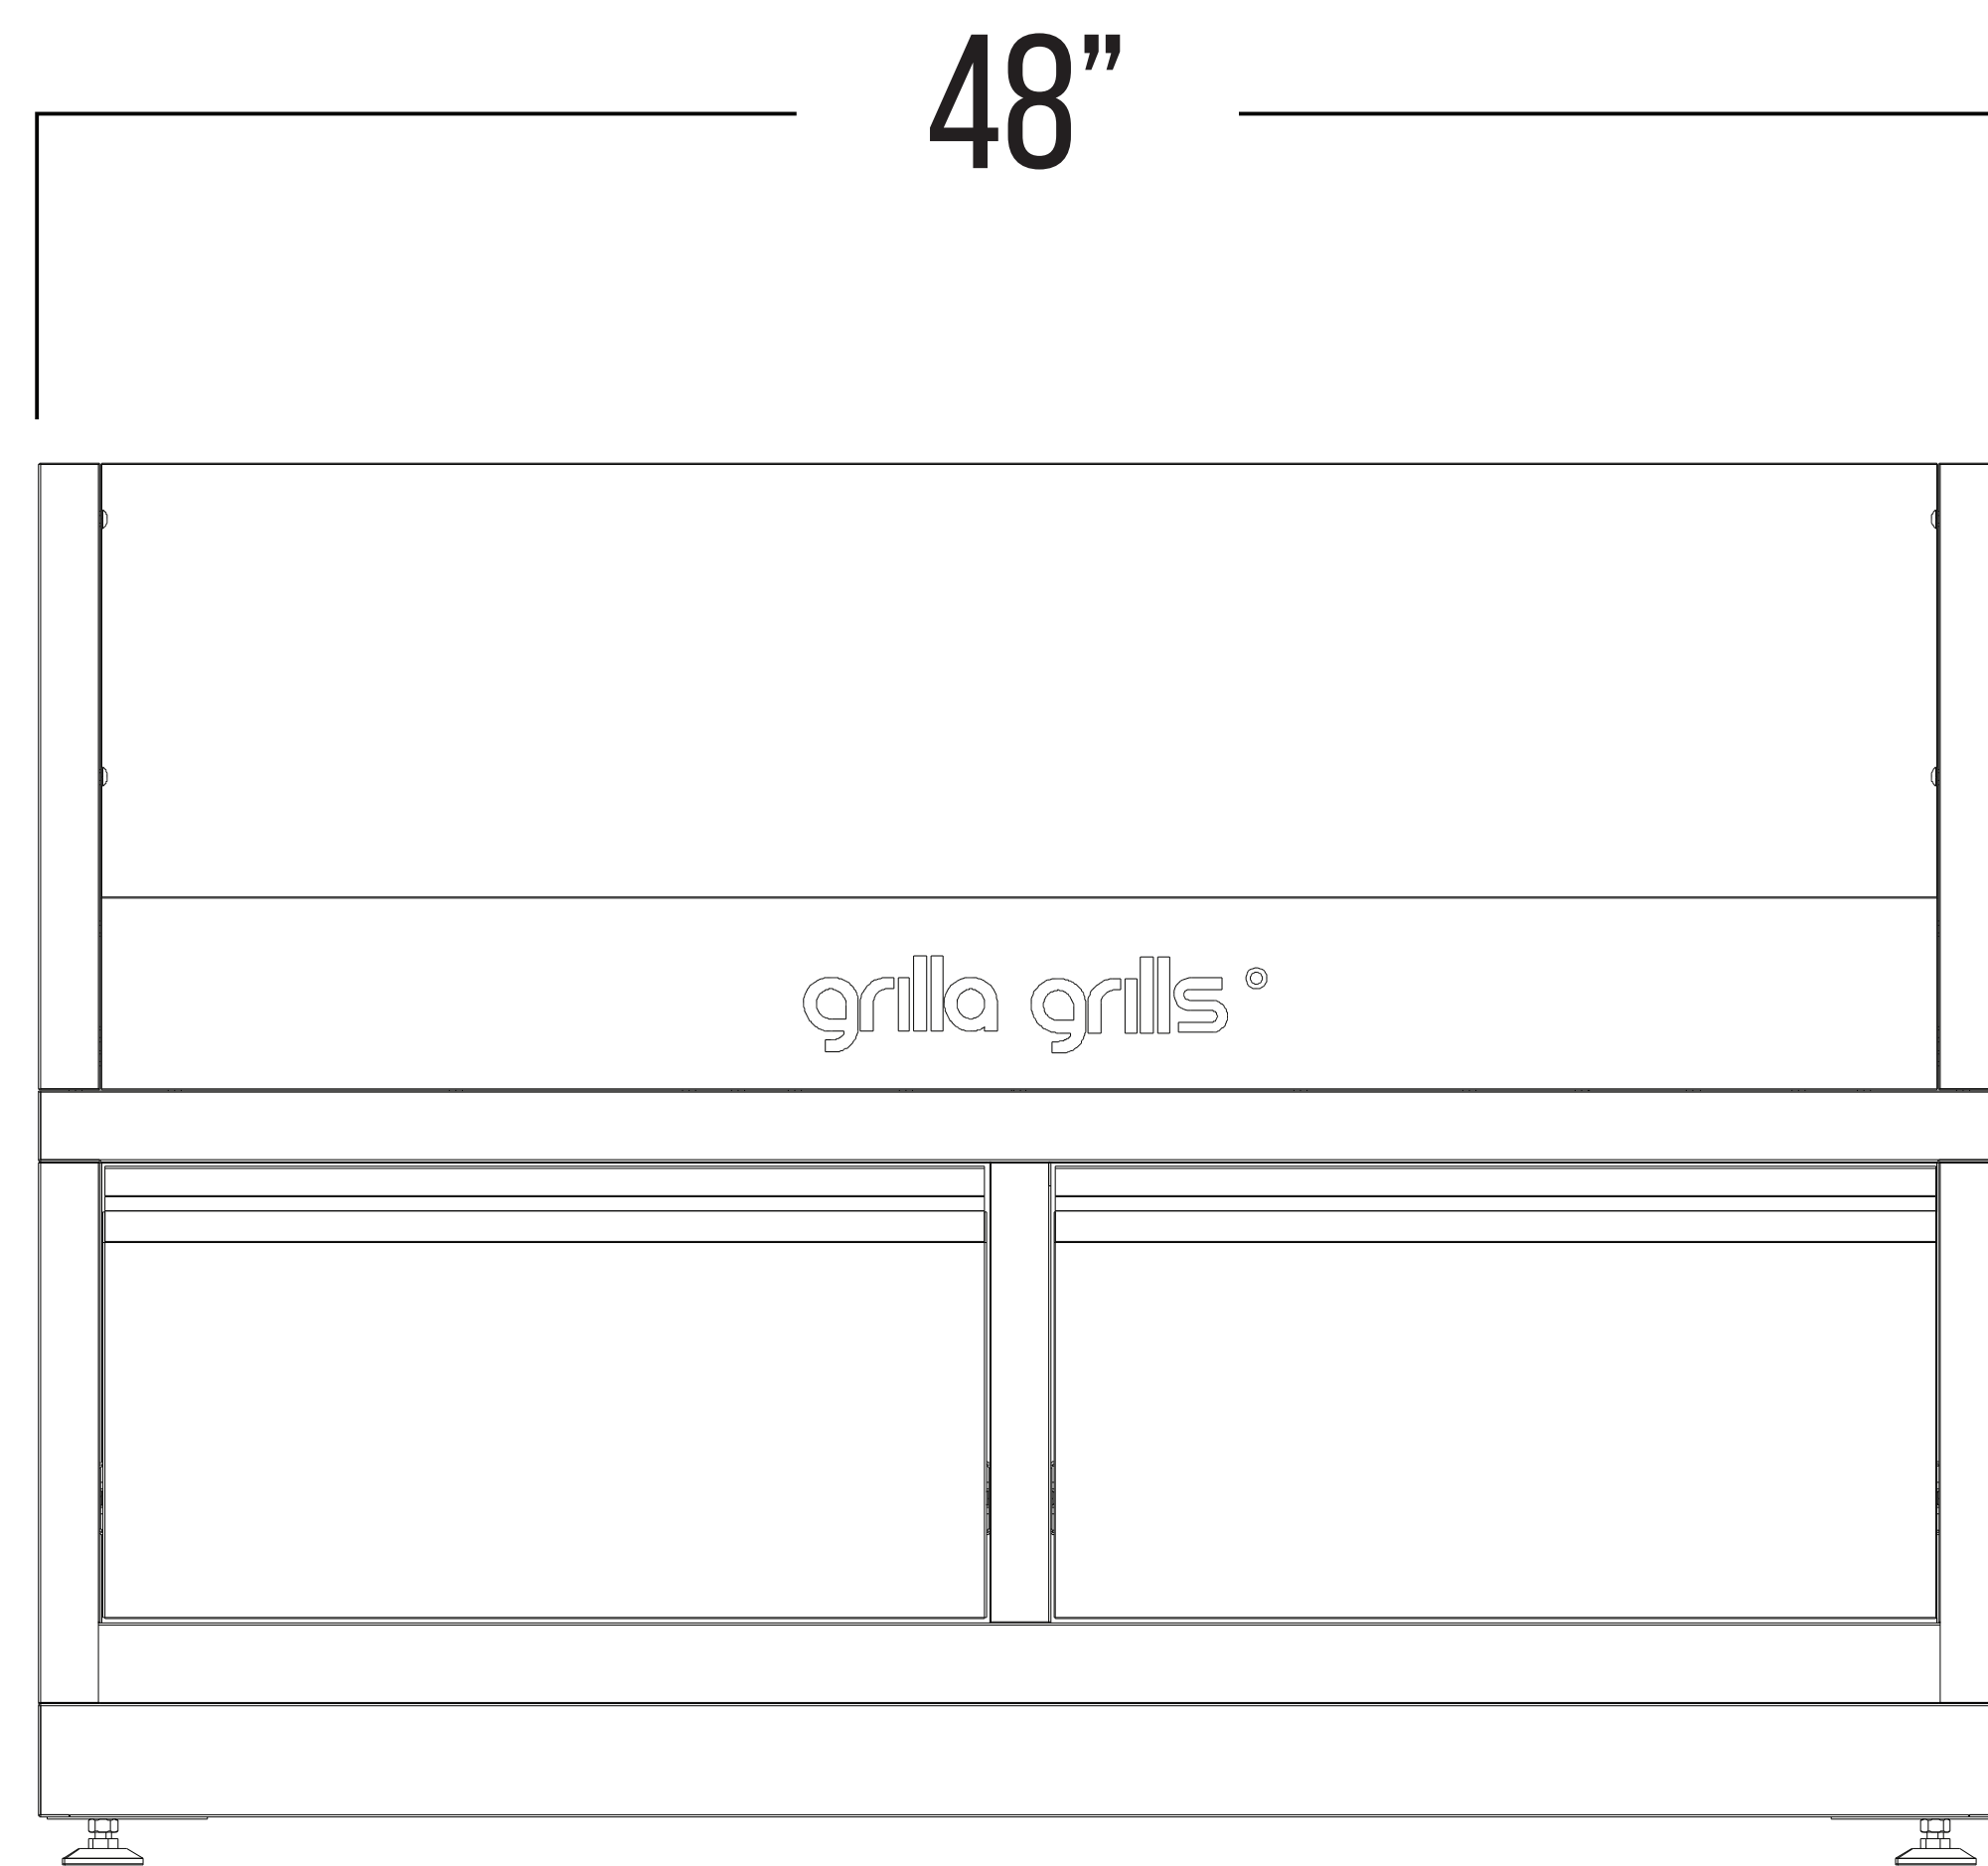

OUTDOOR KITCHEN ISLAND

OUTDOOR KITCHEN CABINET (BUILT-IN)

31" OUTDOOR KITCHEN CABINET

19.5" OUTDOOR KITCHEN CABINET