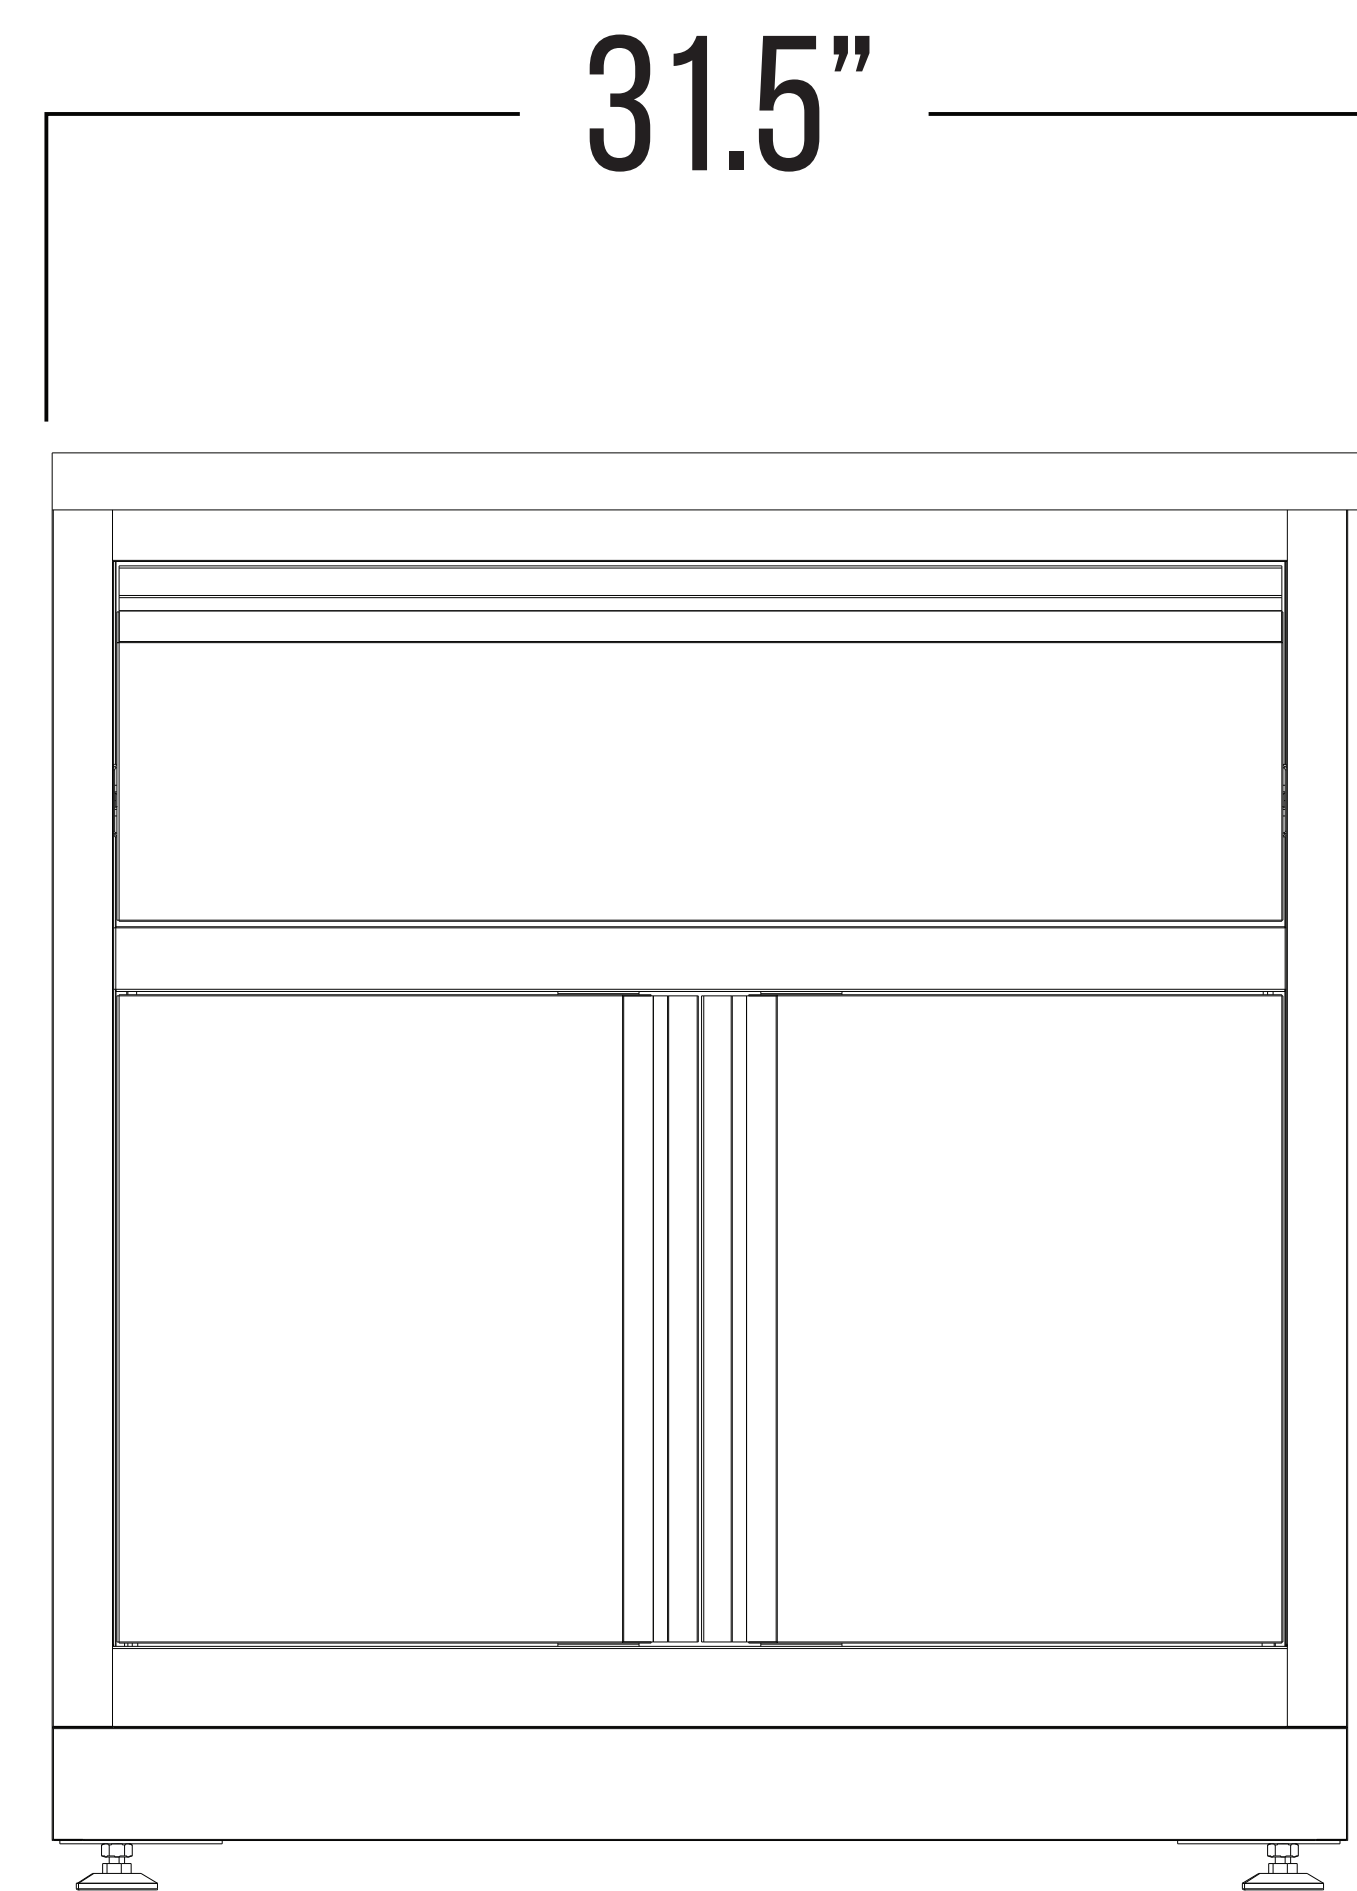

OUTDOOR KITCHEN ISLAND

OUTDOOR KITCHEN CABINET (BUILT-IN)

31" OUTDOOR KITCHEN CABINET

19.5" OUTDOOR KITCHEN CABINET